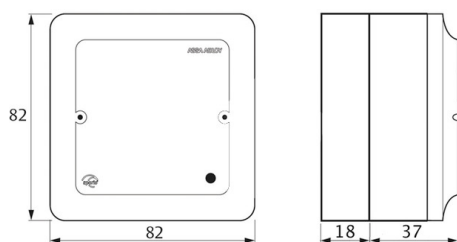

AH20 1-to-1

Wiegand interface (advanced Wiegand) communication hub For use in indoor areas

ASSA ABLOY

Product description

- For connection to EAC system via Wiegand interface
- Provides radio communication to the Aperio® door devices
- Integrated antenna with the option to mount an external antenna
- Encrypted radio communication
- For standard electrical installation boxes
- LED for status visualisation
- Additional relay outputs: These relay outputs can be connected to the controller. The messages are fixed as follows: DPS (Door Position), RX (Request to exit), Battery Alarm Output, Tamper Alarm Output, Lock Jammed

Scope of delivery

- 1 hub with installation instructions
- Fixing screws

Suitable ASSA ABLOY products

- External antenna

Technical data - Wiegand interface (advanced Wiegand) communication hub

	Approvals	CE, ETL, FCC, IC, C-Tick
	Safety and Emissions	FCC 47CFR Part 15 subpart B and subpart C; IC RSS-210; EN ETSI 301 489-17 v2.1.1; EN ETSI 300 328 v1.7.1; EN 60950-1 ed.2 2007; UL 294-2010; C22.2
	Dimension	82 x 82 x 37 mm (H x W x D)
	Required power supply	8 - 24 VDC
	Relay	30VDC/1A resistive load (Advanced Version only)
	Radio standard	IEEE 802.15.4 (2.4 GHz) - 16 channels (11-26)
	Encryption (radio communication)	AES 128 bits
	Wireless operating range	Typical range of 15-25 m depending on building environments
	Receiver sensitivity	- 100dBm 20%PER
	Wireless operating range	Typical range of 15-25 m depending on building environments
	Internal antenna	2 cross polarized dipoles
	External antenna	One reverse polarity SMA external antenna connector. Type (dipole) and not have larger antenna gain than 3,9dBi.
	Class of protection	IP 20
	Operating temperature range	5°C to 35°C
	Relative humidity	< 95% (non-condensing)
	Door status	LED (red/green/orange)