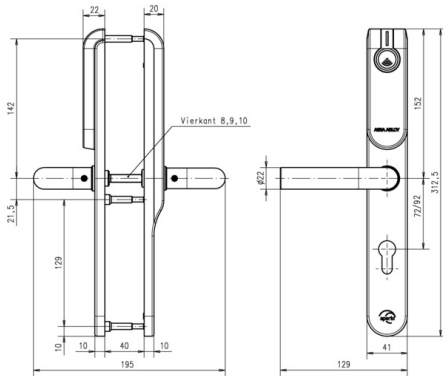

Scope of delivery

- 1 escutcheon with battery (Lithium CR123A) and installation instructions
- Screws, drilling template and tool (for inserting cables)

Accessories/Individual parts

- Aperio PAP tool and wireless dongle 99 04_PAP tool
- Spare battery 99 0x_Battery
- Optional Covering plate - to cover existing boreholes 99 02_Coveringplate

Technical data - Premium escutcheon

	Approvals	CE, EN179, EN1906, DIN18273
	Dimension	312 x 41 x 10/20 mm (H x W x D)
	Handle	U-Shape
	Version	Premium = Higher security version up to grade 3 (EN 1906) with approvals on fire (DIN18273), escape (EN179) route and security
	Surface	Stainless steel brushed (ST)
	Distance	Distance 72 mm, 92 mm; Spindle 9 mm
	Door leaf thickness	Door leaf between 40 and 100 mm thick, in 5 mm increments
	Backset	> 40 mm
	Battery	1 x Lithium CR123A
	Battery life	30 openings per day for 49 months
	Radio standard	IEEE 802.15.4 (2.4 GHz)
	Encryption (radio communication)	AES 128 bits
	Class of protection	IP 54
	Operating temperature range	-25°C to 60°C
	Relative humidity	< 85% (condensation-free)
	Status	LED (red/green/orange)
	RFID Technologies (Based on reader type)	MIFARE Classic® / MIFARE® DESFire® EV1
	RFID reading	UID / Sektor / Block / Application / File
	RFID Reading range	< 4 cm
	OSS Standard Offline	Optional available (MIFARE® DESFire®, LEGIC® Advant)